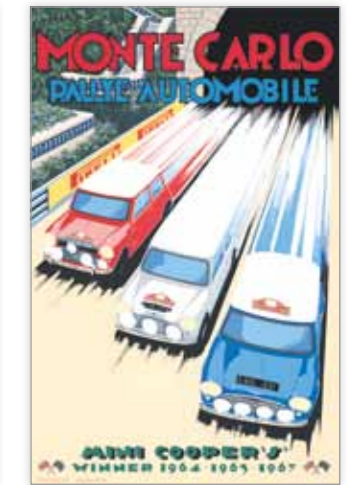

PEL413: Mini Cooper S –
Monte Carlo Rallye
Dims: 97 x 63.5 cms. Price: £395