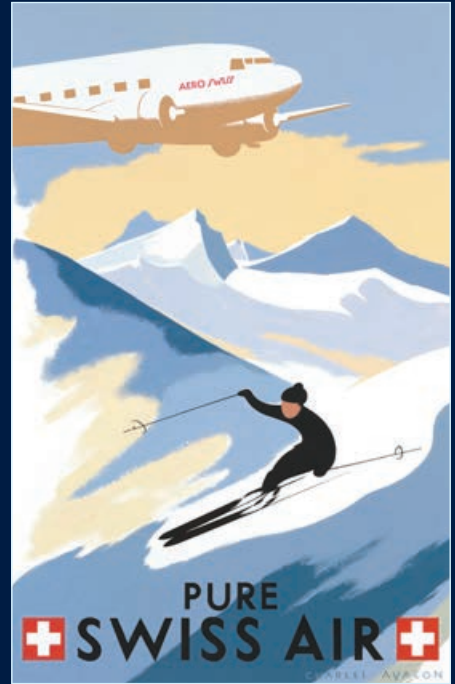

# PULLMAN EDITIONS

Original, limited-edition Art Deco posters by leading artists

Limited to editions of 280, our newly-commissioned Art Deco posters feature glamorous holiday destinations around the world, ski resorts in the Austrian, French and Swiss Alps, and the world's greatest historic automobiles. **Over 100 designs to choose from**, all printed on 100% cotton fine art paper, measuring 97 x 65 cms.