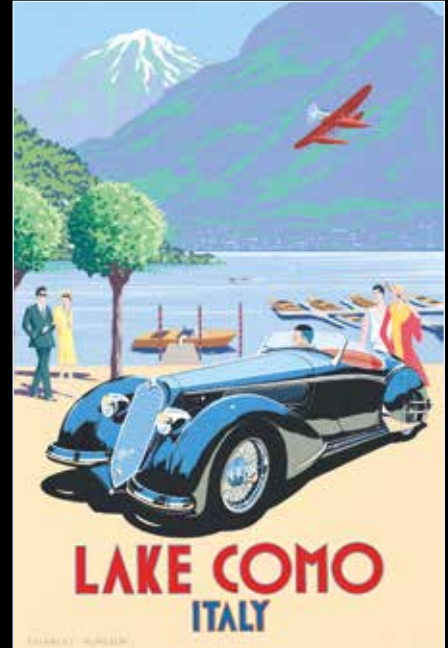

# PULLMAN EDITIONS

ORIGINAL, LIMITED-EDITION ART DECO POSTERS

Limited to editions of 280, our newly-commissioned Art Deco posters feature glamorous holiday destinations around the world, ski resorts in the European Alps, and the world's greatest historic automobiles. **Over 100 designs to choose from**, all printed on 100% cotton fine art paper, measuring 97 x 65 cm.