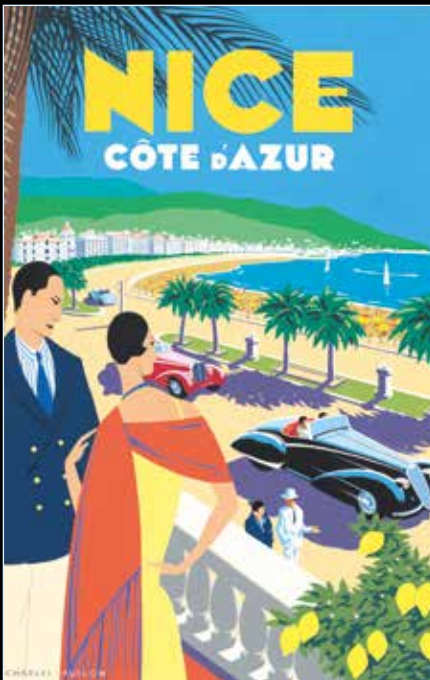

# PULLMAN EDITIONS

ORIGINAL, LIMITED-EDITION ART DECO POSTERS

Limited to editions of 280, our newly-commissioned Art Deco posters feature glamorous holiday destinations around the world, ski resorts in the European Alps, and the world's greatest historic automobiles. **Over 100 designs to choose from**, all printed on 100% cotton fine art paper, measuring 97 x 65 cm.